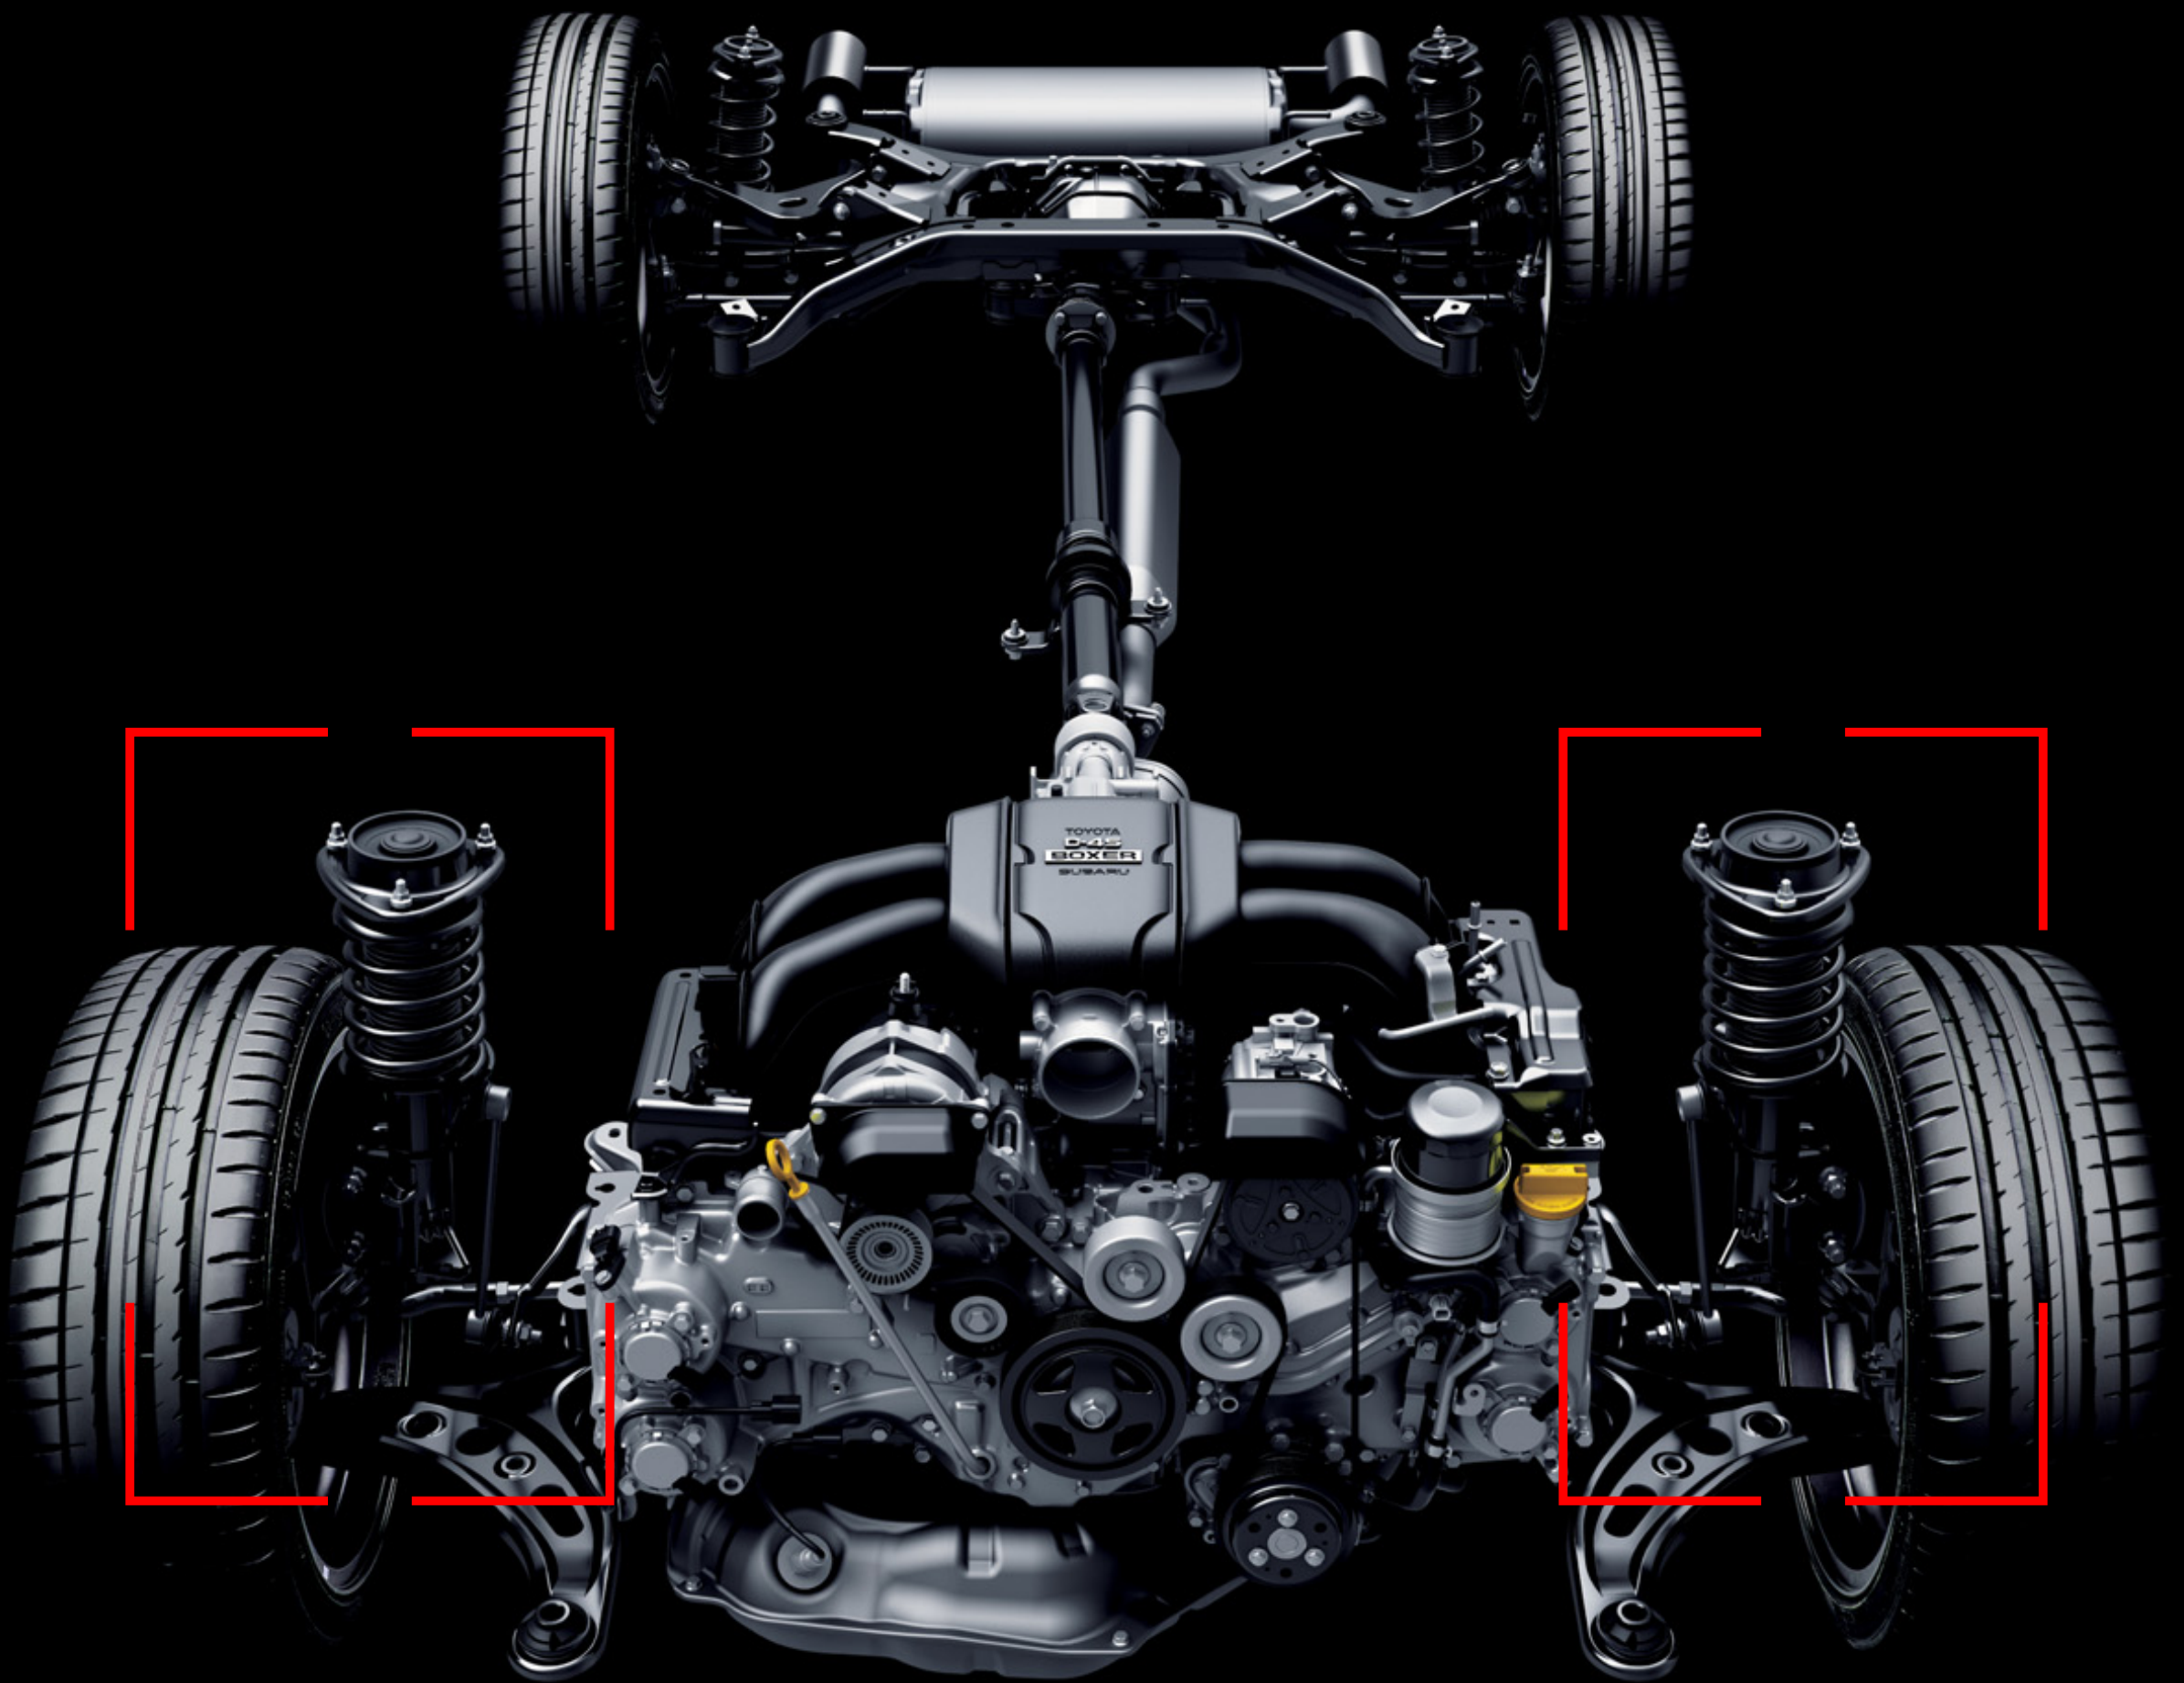

➤ Suspension System

The GR86 comes with MacPherson strut at the front suspension and Double Wishbone on the rear suspension, featuring GR-tuned coil springs & shock absorbers.