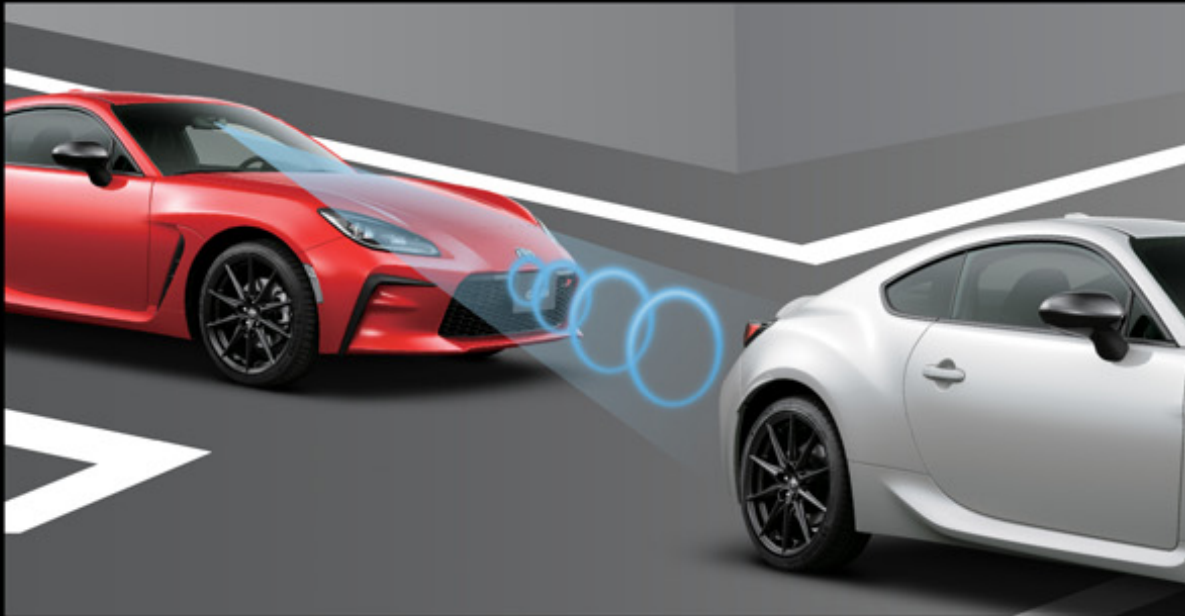

Pre-collision System [PCS]

Avoids or mitigates frontal collisions by using an in-vehicle stereo camera sensor to monitor the road ahead while detecting vehicles, pedestrians and cyclists.