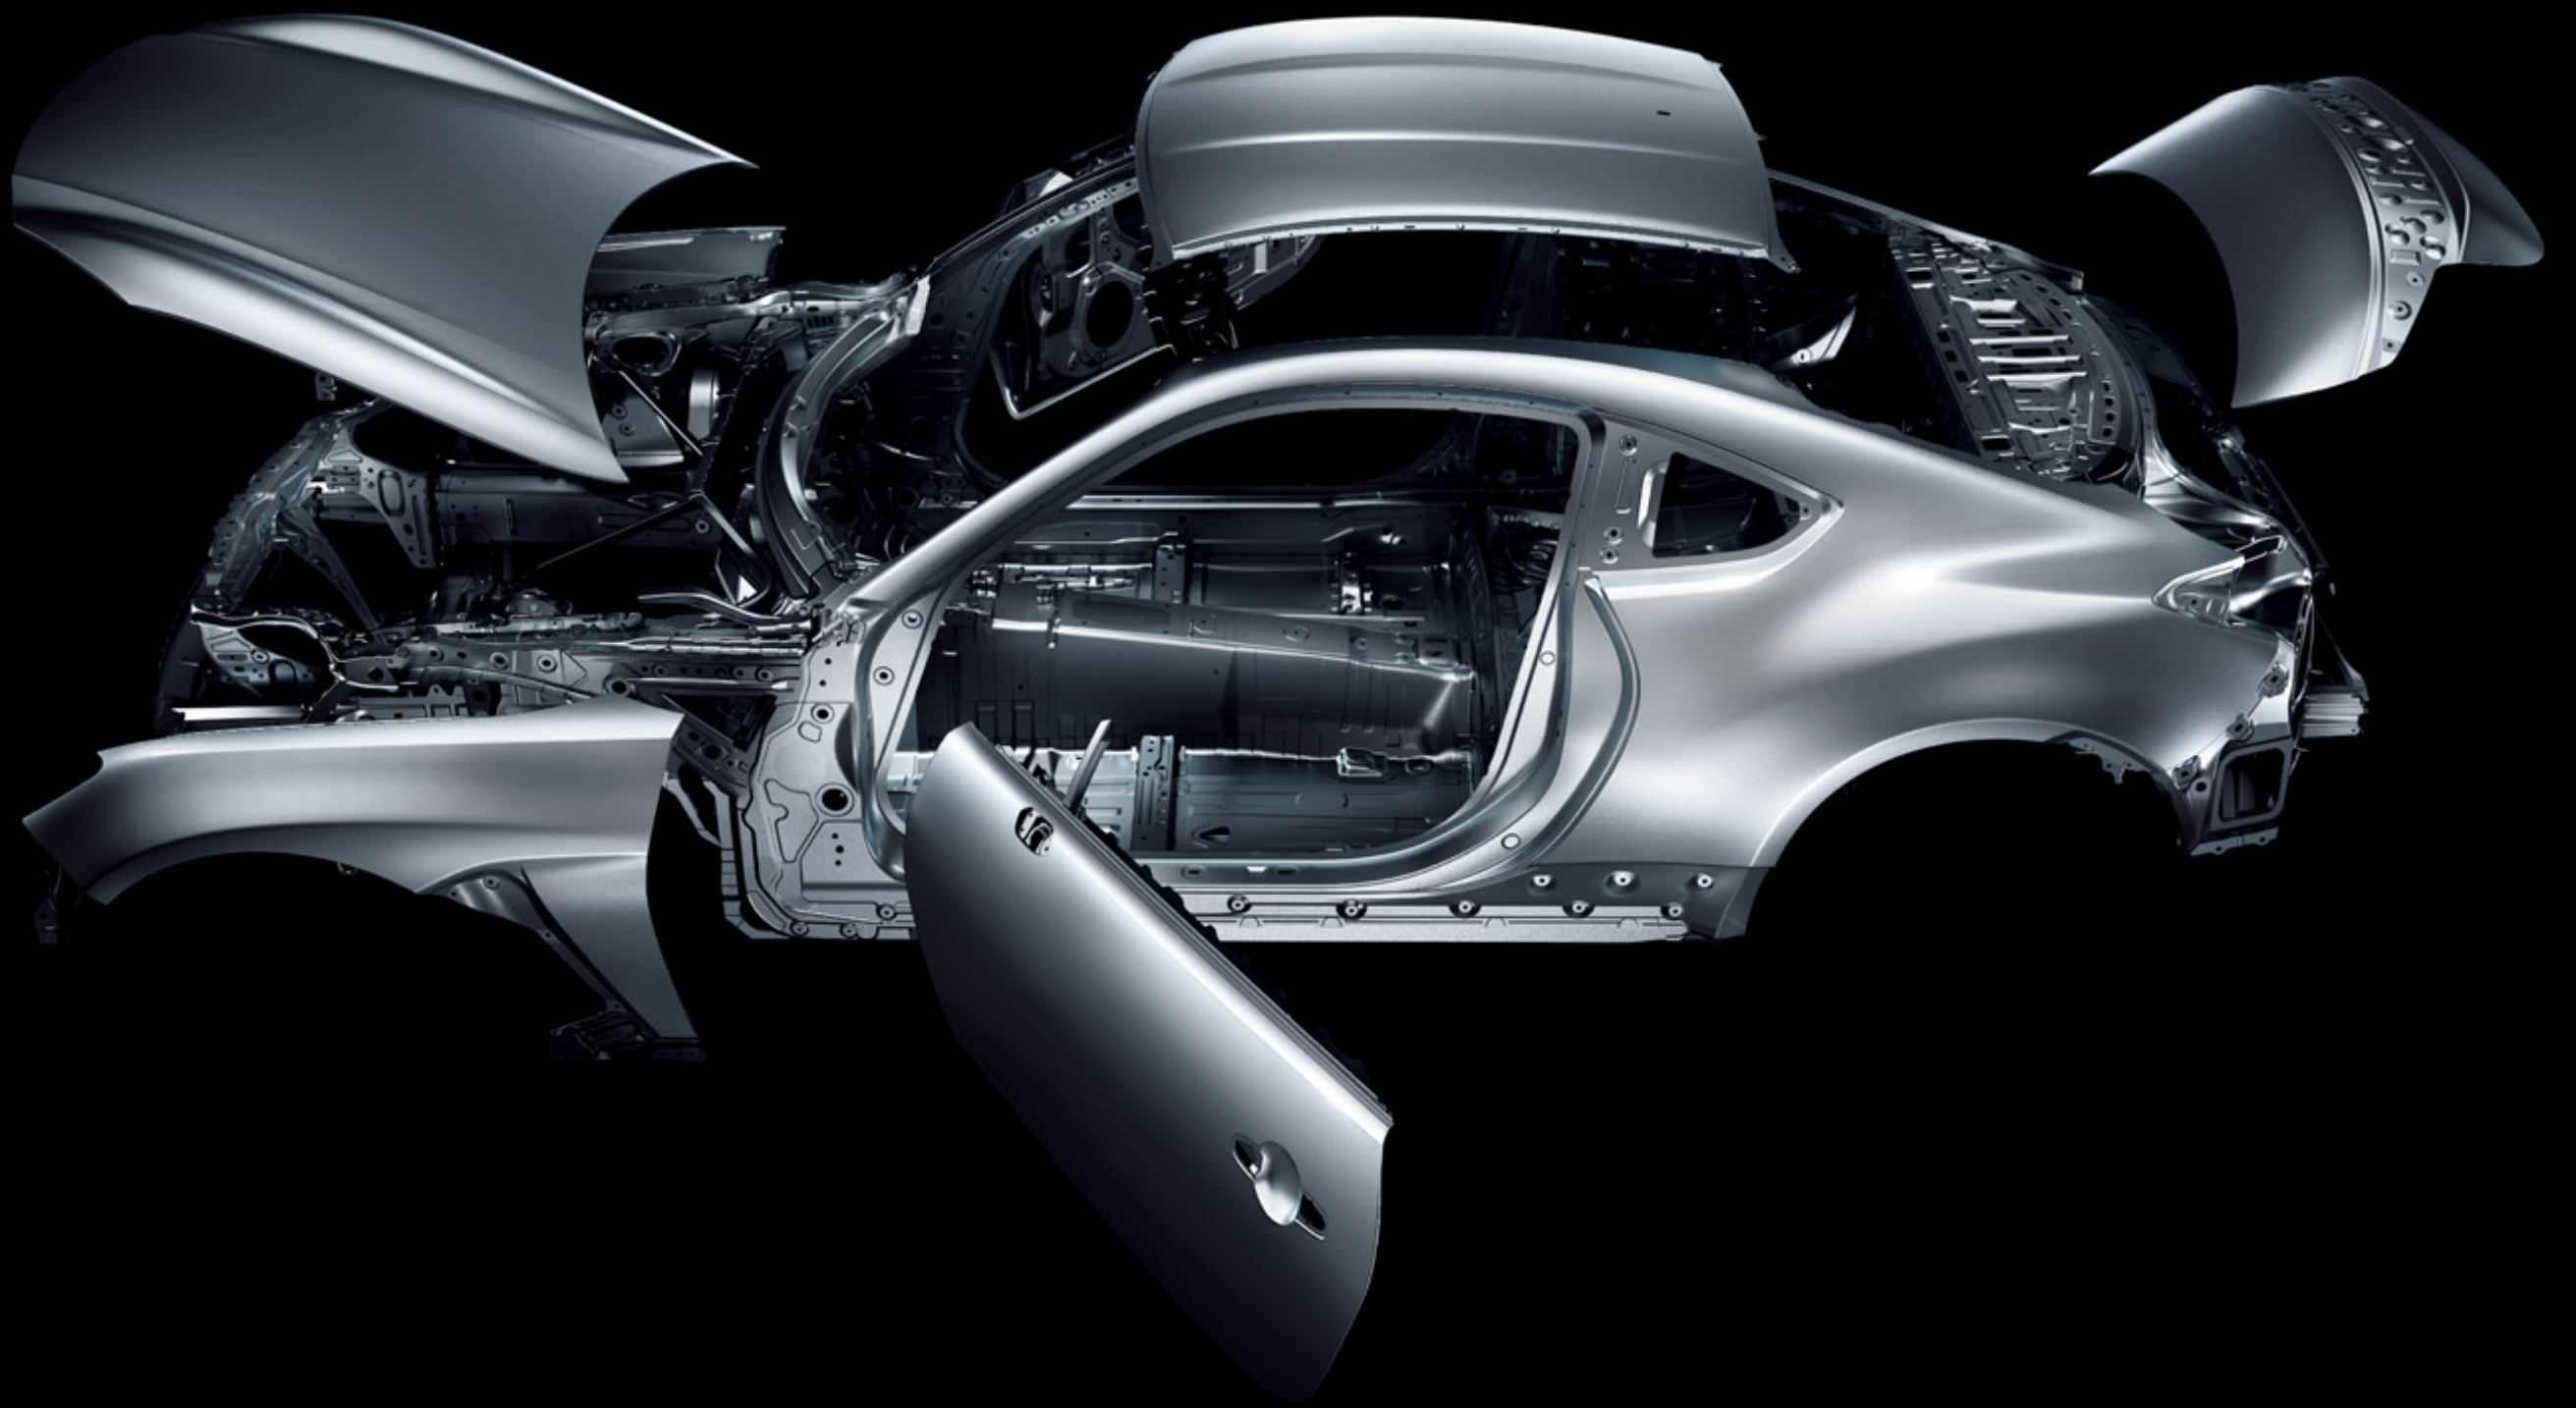

➤ Aluminium Body

Aluminium body reduces weight and centre of gravity, with 50% twisting body rigidity improvement.