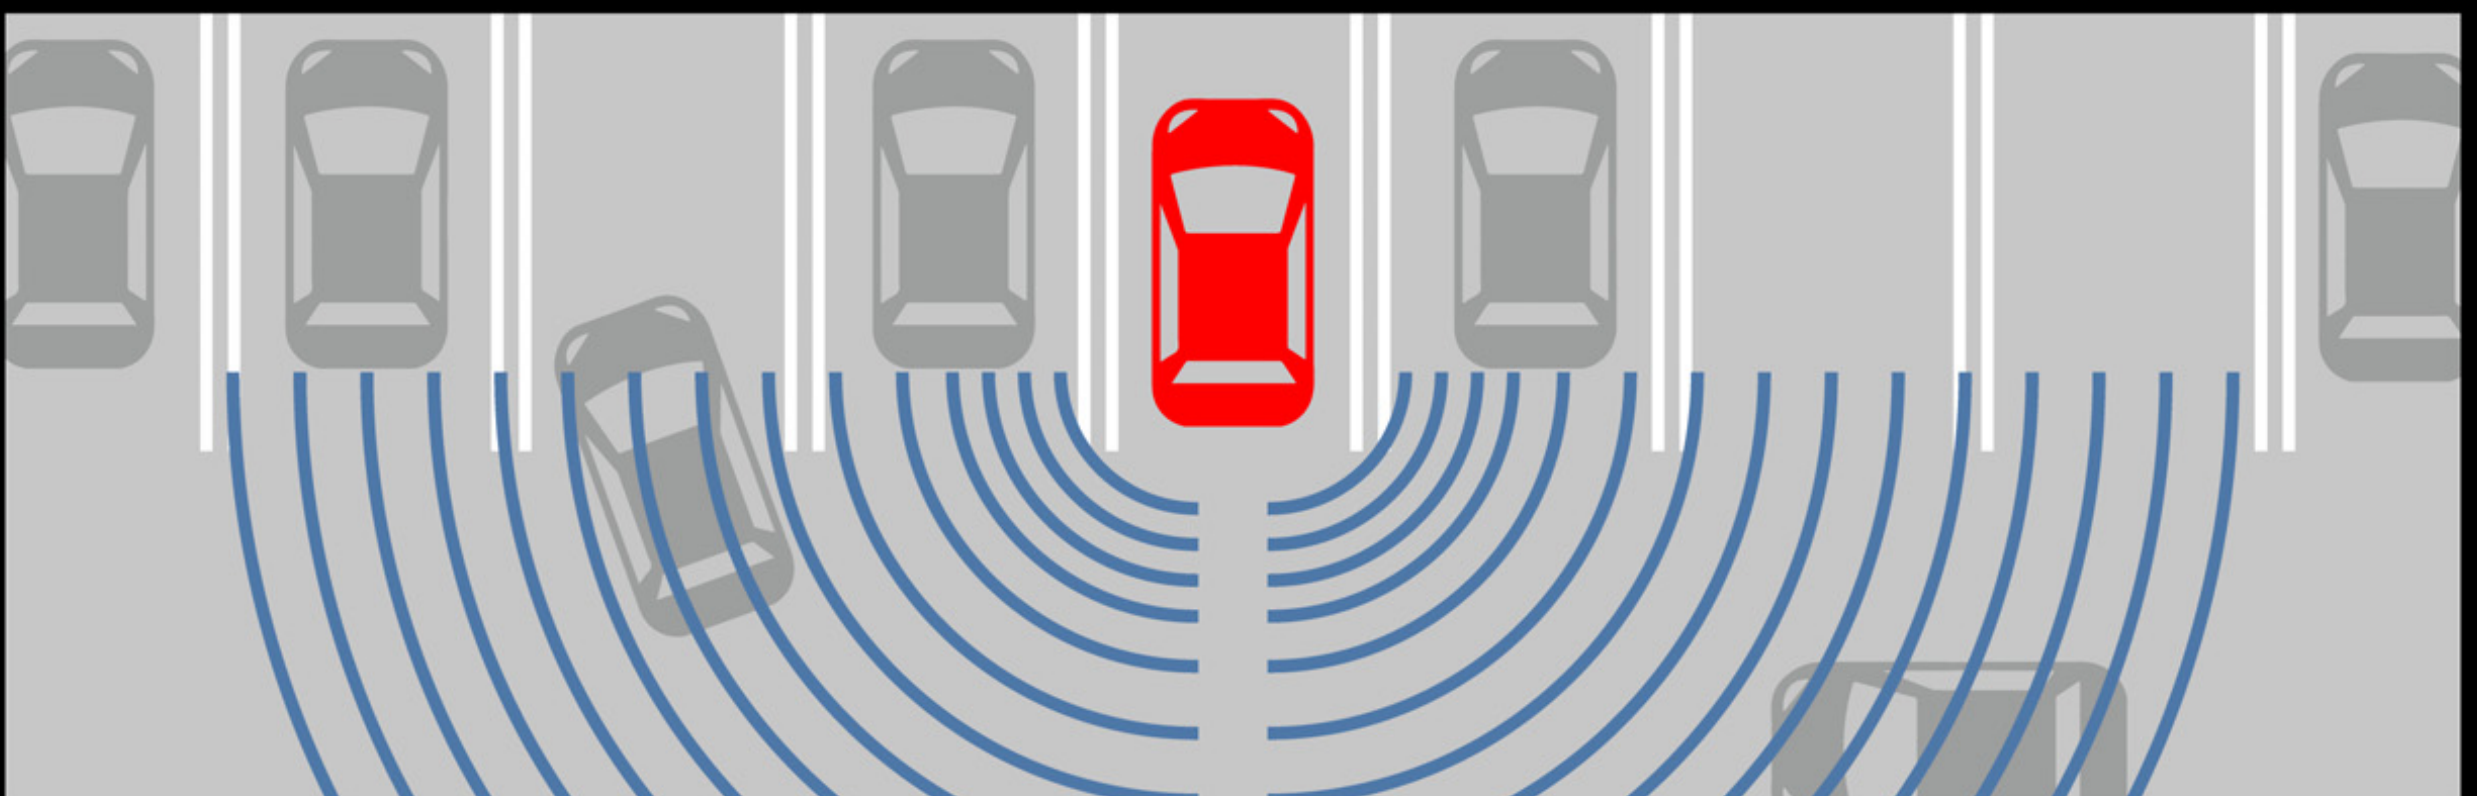

### Automatic High Beam [AHB]

Auto High Beam (AHB) is available, which automatically turns on the high beam when there are no vehicles ahead.

### **Reverse Automatic Braking**

Using parking sensors on the rear bumper, the system can alert the driver with warning sounds and automatically apply the brakes to avoid collision or reduce impact.

### Blind Spot Monitor

Detects and indicates to the driver if a vehicle is present in the blind spot area.

### Vehicle Stability Control, Traction Control and Track Mode

Toggle the new Track Mode to bring important information like RPM and gear into focus. Be in control on slippery surfaces and have stability when turning on a curve with Traction Control (TRC) and Vehicle Stability Control (VSC).